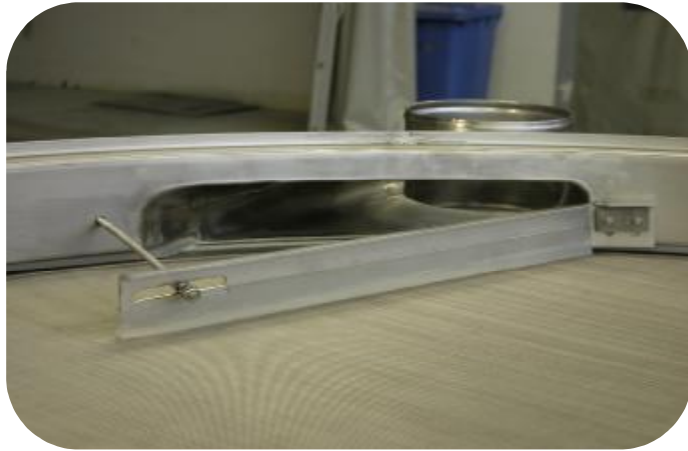

Adjustable Deflectors

- Adjusting the screening capacity & quality without touching the setting

- Can be adjusted from outside without opening the machine

Manual Deck Lifter

- Easy Handling

- Safe and robust

Screen Frames / 2 pieces

- Standard mesh cloths 1,5 x 1,5 m
- Better distribution of rubber balls

- Lower Transport costs
- Easy mounting and fixing