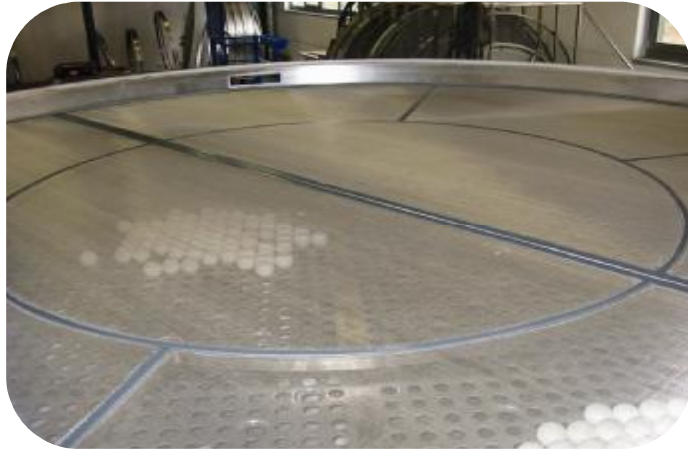

Adjustable Deflectors

- Adjusting the screening capacity & quality without touching the setting

- Can be adjusted from outside without opening the machine

Manual Deck Lifter

- Easy Handling

- Safe and robust

Screen Frames / 2 pieces

- Standard mesh cloths 1,5 x 1,5 m
- Better distribution of rubber balls

- Lower Transport costs
- Easy mounting and fixing