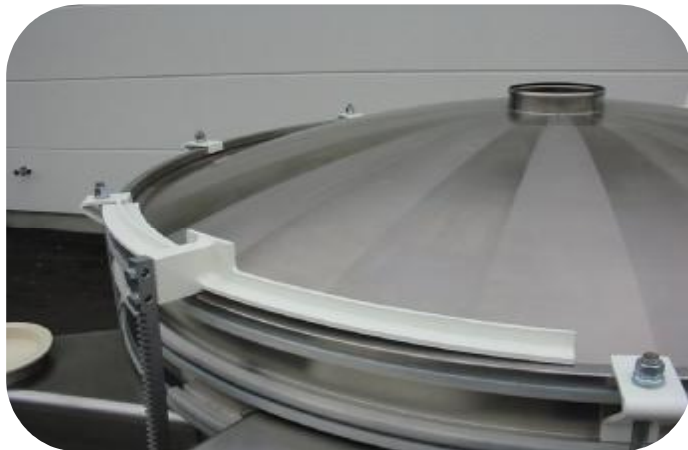

Adjustable Deflectors

- Adjusting the screening capacity & quality without touching the setting

- Can be adjusted from outside without opening the machine

Manual Deck Lifter

- Easy Handling

- Safe and robust

Screen Frames / 2 pieces

- Standard mesh cloths 1,5 x 1,5 m
- Better distribution of rubber balls

- Lower Transport costs
- Easy mounting and fixing